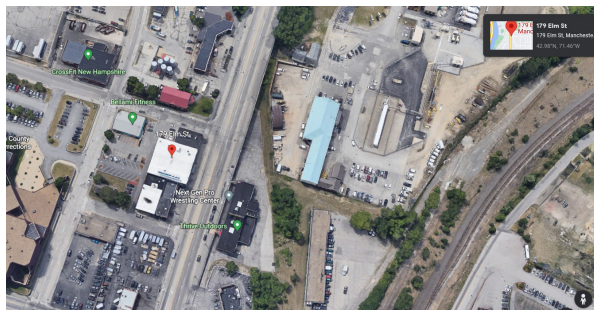

179 Elm Street, Manchester, NH Static Billboard

On Elm Street in Downtown Manchester, our North facing static billboard at 12' x 56' (672 sq ft) receives lots of views! Our weekly 0+ impressions on this board are over 200,000!

3 Months to 6 Months: \$2,950/mo
6 Months to 12 Months: \$2,500/mo

Longitude/Latitude:
42.980130/-71.462830

GEOPath Number:
50420430

Circle Signworx
146 Londonderry Turnpike
Hooksett, NH 03106
603-625-5403
Info@CircleSignworx.com