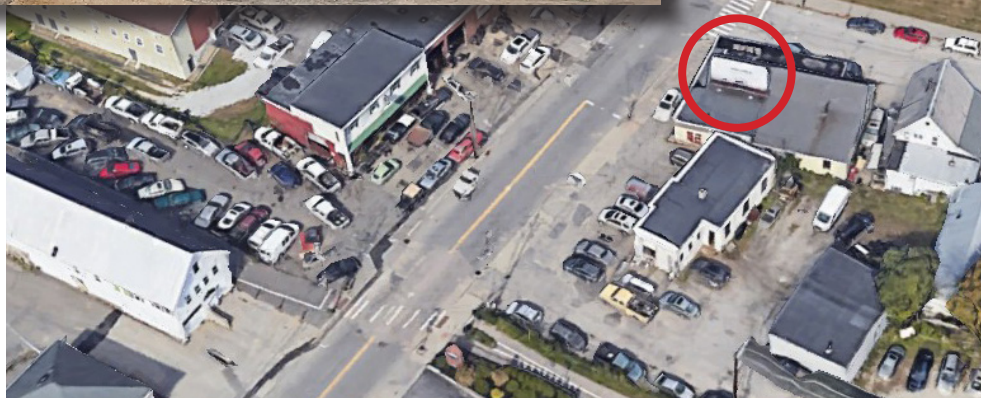

104 South Main Street, Manchester, NH Static Billboard

On South Main Street on the west side of Manchester, our static billboard is 10' 5" x 22' 9" (240.45 sq ft) and receives lots of views! Our weekly 0+ impressions on this board are over 77,000!

3 Months to 5 Months: \$1,500/mo
6 Months to 12 Months: \$1,300/mo

Longitude/Latitude:
42.981660/-71.475080

GEOPath Number
50599307

Circle Signworx
146 Londonderry Turnpike
Hooksett, NH 03106
603-625-5403
Info@CircleSignworx.com